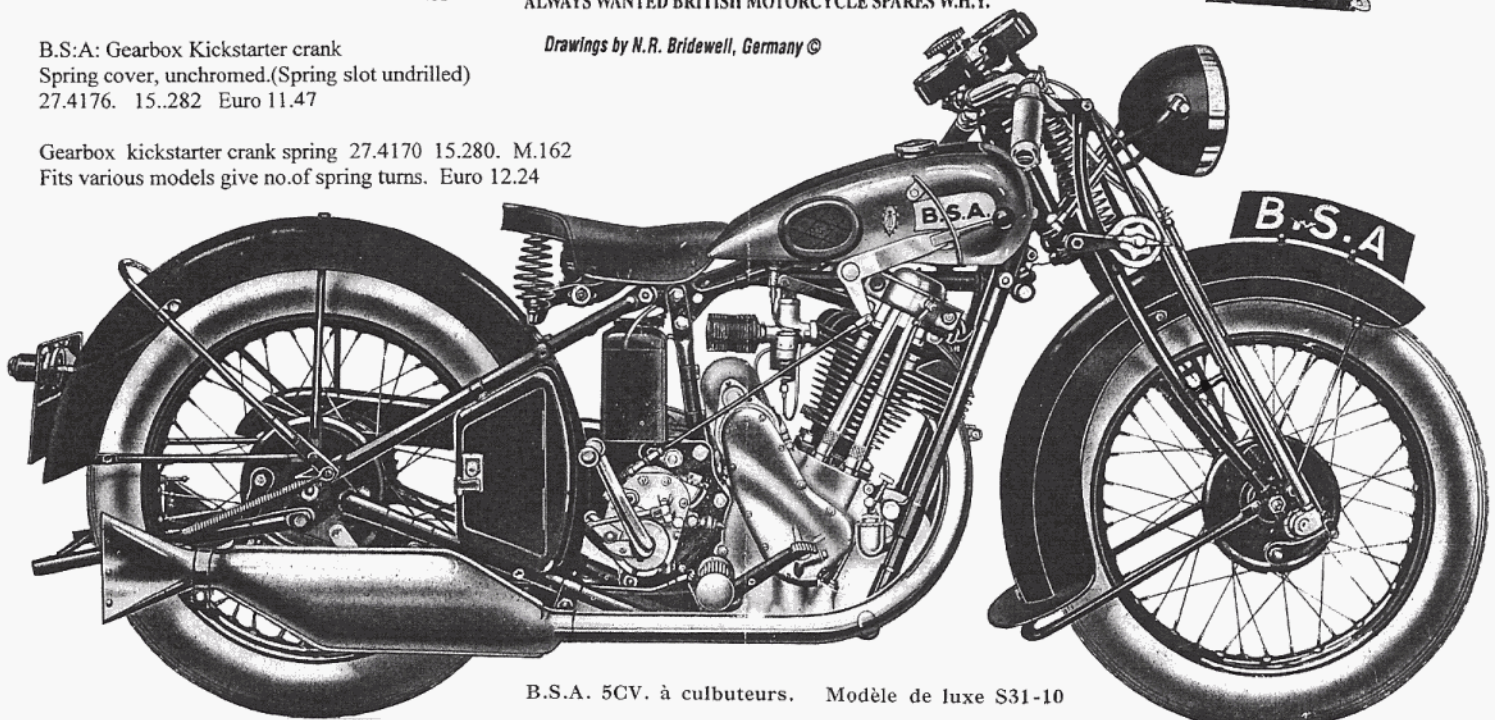

B.S.A. 5CV. à culbuteurs. Modèle de luxe S31-10

ALL PRICES + POSTAGE + 16% VAT
ALLE PREISE + VERSAND GELTEN ZZGL M.W.S (19%)